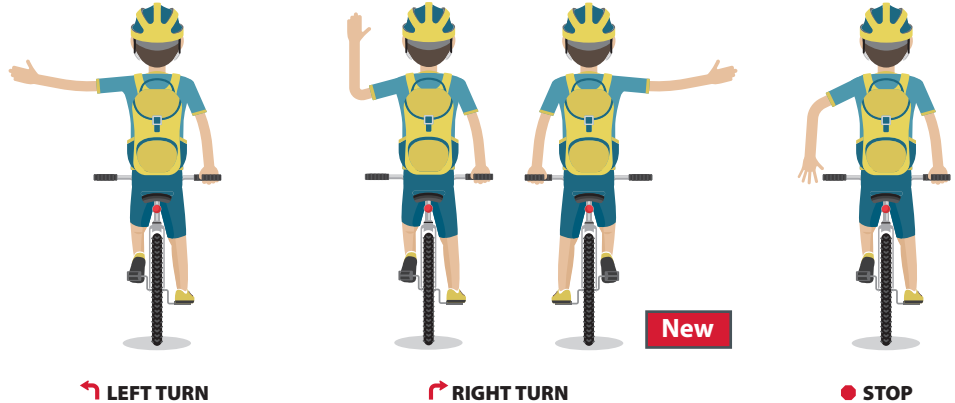

# Know your hand signals.

You can now use your left or right arm to indicate a right turn.

For more information on the changes to the transportation bylaw visit [calgary.ca/cyclingsafety](http://calgary.ca/cyclingsafety)